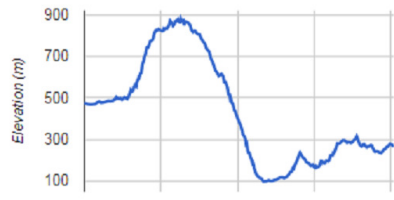

**E** Pliskovica 8 X

[Add destination](#) **Get directions**

[Show Options](#)

Directions for bicycle as regular traffic are based on normal roads, with common traffic. These might be unsuited for bicycling. Inspect route carefully before using it, and do so at your own risk.

Route length:	60.46 km
Duration	4h 1m 23s
Descending:	19.11 km (32%)
Flat:	26.33 km (44%)
Moderate climbing:	10.31 km (17%)
Steep climbing:	4.71 km (8%)
Accumulated climb:	988 m
Min. altitude:	98 m
Max. altitude:	881 m
Min. inclination:	-19%
Max. inclination:	25%
Calories:	997 cal