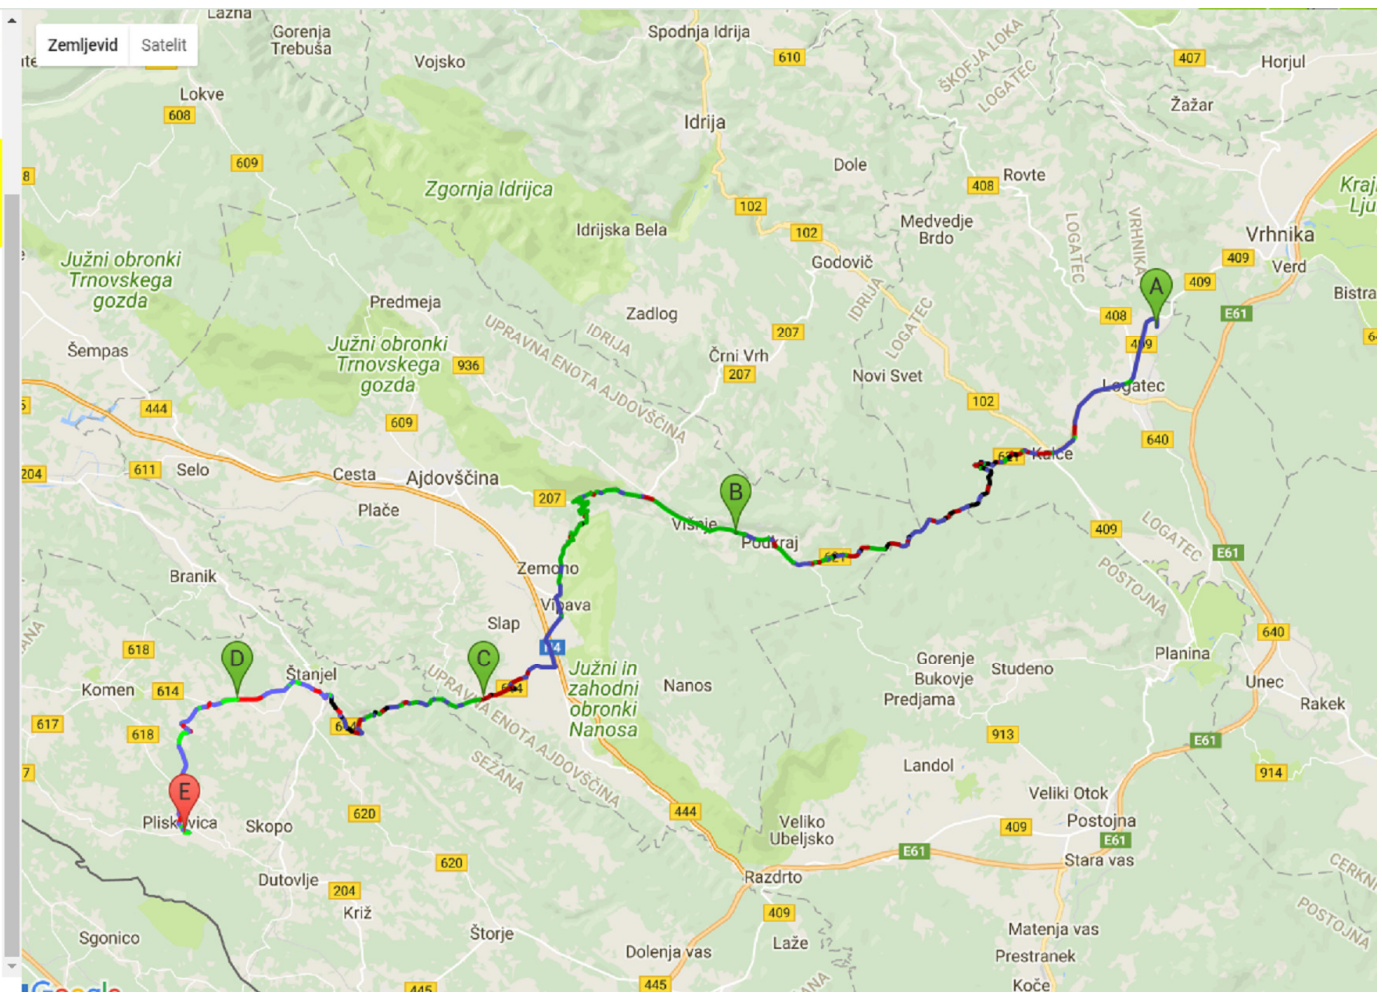

**E** Pliskovica 8 X

[Add destination](#) **Get directions**

[Show Options](#)

Directions for bicycle as regular traffic are based on normal roads, with common traffic. These might be unsuited for bicycling. Inspect route carefully before using it, and do so at your own risk.

Route length:	60.46 km
Duration	4h 1m 23s
Descending:	19.11 km (32%)
Flat:	26.33 km (44%)
Moderate climbing:	10.31 km (17%)
Steep climbing:	4.71 km (8%)
Accumulated climb:	988 m
Min. altitude:	98 m
Max. altitude:	881 m
Min. inclination:	-19%
Max. inclination:	25%
Calories:	997 cal

Like 20